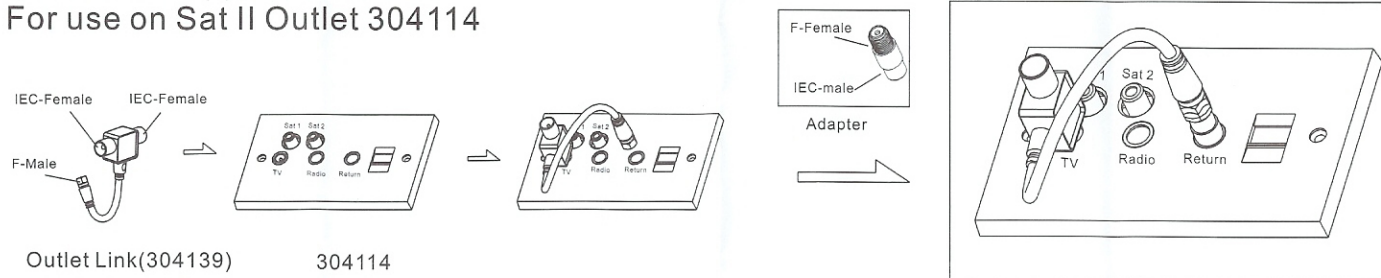

Part No:304139

Outlet Link

Outlet Link Application 1:
For use on Quad Outlets 304109,304264 and 304265

Outlet Link Application 2:
For use on Sat II Outlet 304114

NOTE: It is important that the Input port of the Outlet Link is connected to the TV port of the Outlet Plate