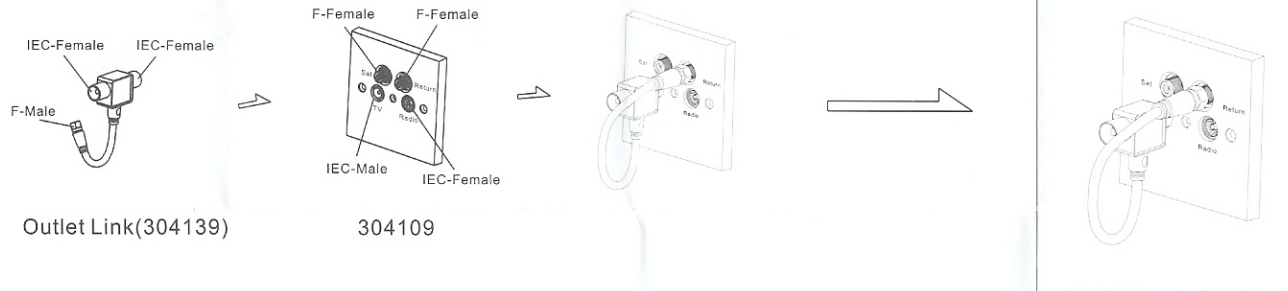

Part No:304139

Outlet Link

Outlet Link Application 1:
For use on Quad Outlets 304109,304264 and 304265

Outlet Link Application 2:
For use on Sat II Outlet 304114

NOTE: It is important that the Input port of the Outlet Link is connected to the TV port of the Outlet Plate