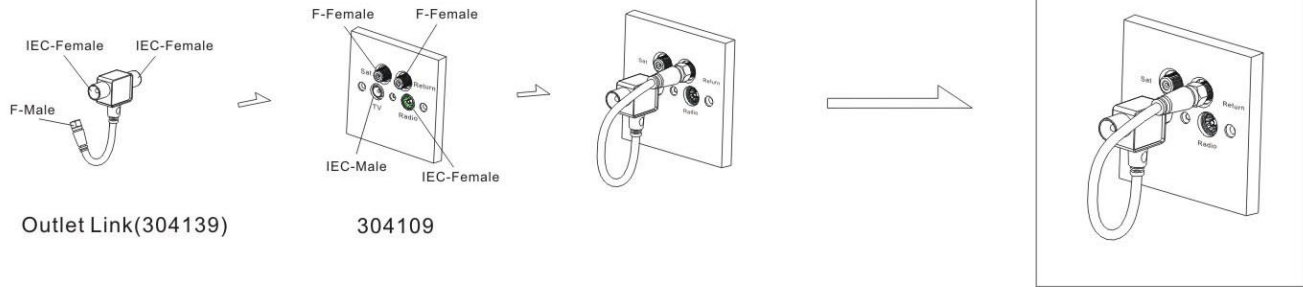

Part No:304139

Outlet Link

Outlet Link Application 1:

For use on Quad Outlets 304109,304264 and 304265

Outlet Link Application 2:

For use on Sat II Outlet 304114

NOTE: It is important that the Input port of the Outlet Link is connected to the TV port of the Outlet Plate