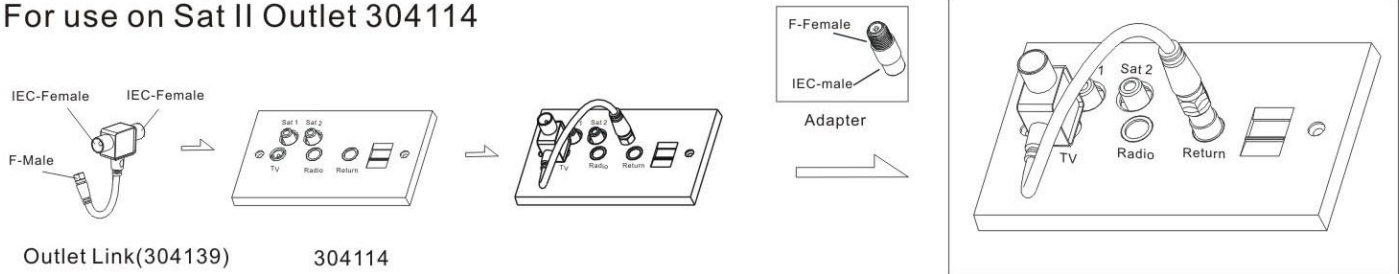

Part No:304139

Outlet Link

Outlet Link Application 1:

For use on Quad Outlets 304109,304264 and 304265

Outlet Link Application 2:

For use on Sat II Outlet 304114

NOTE: It is important that the Input port of the Outlet Link is connected to the TV port of the Outlet Plate